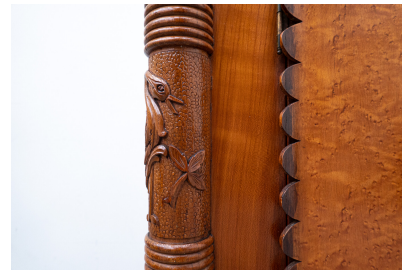

**1940'S MID-CENTURY SIDEBOARD BY  
PER LUIGI COLLI**

1940's Mid Century Sideboard by Per Luigi Colli. 4 doors. Lockable doors with brass key.

---

**Categories:** [Furniture](#), [Sideboards](#)

**PRODUCT DESCRIPTION**

1940's Mid Century Sideboard by Per Luigi Colli. 4 doors. Lockable doors with brass key.

GALLERY IMAGES

## ADDITIONAL INFORMATION

|                   |                  |
|-------------------|------------------|
| <b>Dimensions</b> | 53 × 226 × 95 cm |
| <b>Material</b>   | Wood             |
| <b>Color</b>      | Brown            |