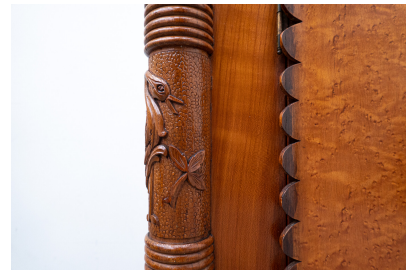

**1940'S MID-CENTURY SIDEBOARD BY
PER LUIGI COLLI**

1940's Mid Century Sideboard by Per Luigi Colli. 4 doors. Lockable doors with brass key.

Categories: [Furniture](#), [Sideboards](#)

PRODUCT DESCRIPTION

1940's Mid Century Sideboard by Per Luigi Colli. 4 doors. Lockable doors with brass key.

GALLERY IMAGES

ADDITIONAL INFORMATION

Dimensions	53 × 226 × 95 cm
Material	Wood
Color	Brown