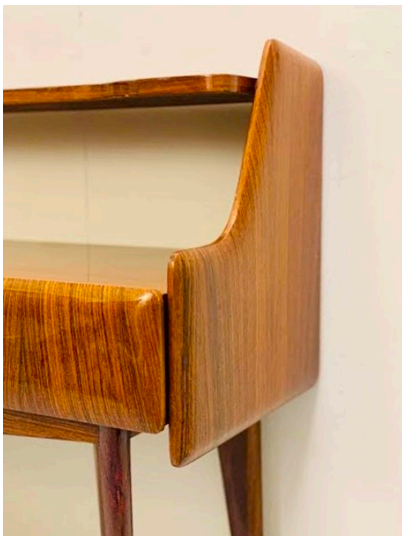

### **1950'S MID CENTURY MODERN SIDEBOARD (ITALY)**

Mid Century Modern Sideboard from Italy in  
Burled Walnut. Glass and wood display shelf.  
3 drawers with brass handles.

---

**Categories:** [Furniture](#), [Sideboards](#)

### **PRODUCT DESCRIPTION**

Mid Century Modern Sideboard from Italy in Burled Walnut. Glass and wood display shelf. 3 drawers with brass handles.

GALLERY IMAGES