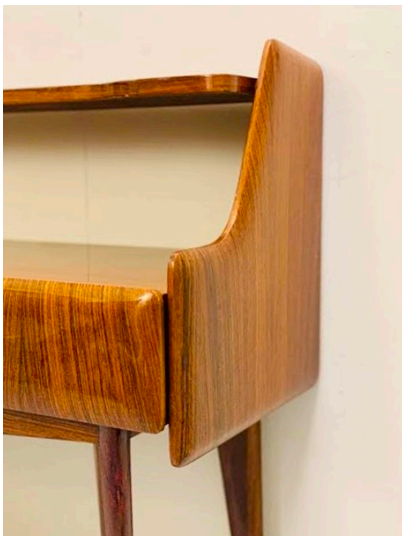

1950'S MID CENTURY MODERN SIDEBOARD (ITALY)

Mid Century Modern Sideboard from Italy in
Burled Walnut. Glass and wood display shelf.
3 drawers with brass handles.

Categories: [Furniture](#), [Sideboards](#)

PRODUCT DESCRIPTION

Mid Century Modern Sideboard from Italy in Burled Walnut. Glass and wood display shelf. 3 drawers with brass handles.

GALLERY IMAGES

LIVING IN STYLE

GALLERY

Gallery Tel: + 44 (0) 20 8076 5055