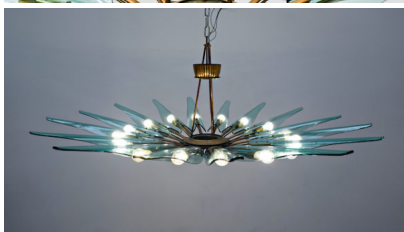

**1950'S ITALIAN DAHLIA CHANDELIER
"MOD. 1563A" BY MAX INGRAND
FOR FONTANA ARTE**

Categories: [Ceiling Lamp](#), [Lighting](#)

PRODUCT DESCRIPTION

A Dahlia chandelier "mod. 1563A" by Max Ingrand for Fontana Arte. Made in Italy in the 1950's.

GALLERY IMAGES

ADDITIONAL INFORMATION

Dimensions	53 × 130 × 130 cm
Color	Bronze, Cyan
Material	Brass, Glass