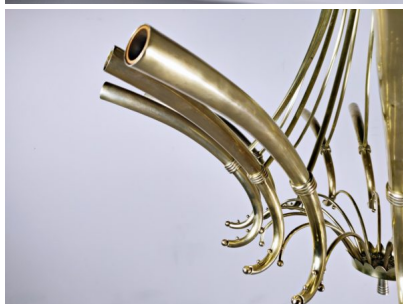

1950'S MID-CENTURY ITALIAN CHANDELIER

A 1950's Italian mid-century chandelier.

Categories: [Ceiling Lamp](#), [Lighting](#)

GALLERY IMAGES

ADDITIONAL INFORMATION

Dimensions	95 × 95 × 95 cm
Color	Bronze
Material	Brass