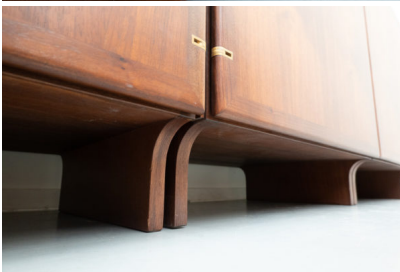

**1950'S MID CENTURY SIDEBOARD BY  
FRANCO ALBINI**

Mid-Century Modern Wooden Sideboard by  
Franco Albini

---

**Categories:** [Furniture](#), [Sideboards](#)

**PRODUCT DESCRIPTION**

Mid-Century Modern Wooden Sideboard by Franco Albini, Italy, 1950s

GALLERY IMAGES