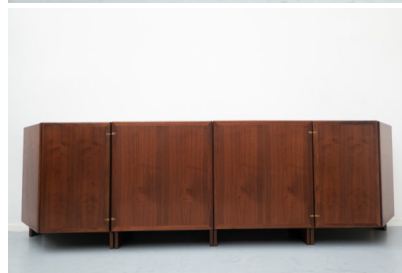

**1950'S MID CENTURY SIDEBOARD BY  
FRANCO ALBINI**

Mid-Century Modern Wooden Sideboard by  
Franco Albini

---

**Categories:** [Furniture](#), [Sideboards](#)

**PRODUCT DESCRIPTION**

Mid-Century Modern Wooden Sideboard by Franco Albini, Italy, 1950s

GALLERY IMAGES