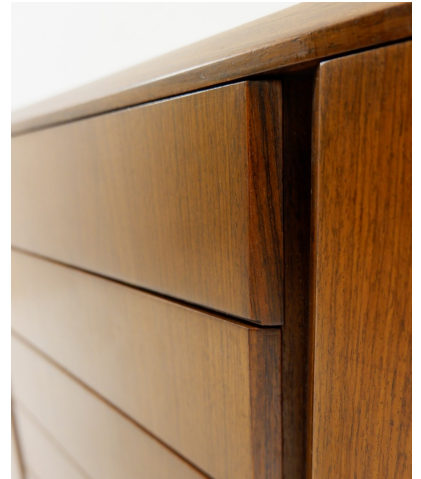

**1960'S MID CENTURY SIDEBOARD BY
SORMANI, ITALY**

Italian Long Sideboard By Sormani - 1960s

Categories: [Furniture](#), [Sideboards](#)

PRODUCT DESCRIPTION

- Italian Long Sideboard By Sormani - 1960s

GALLERY IMAGES