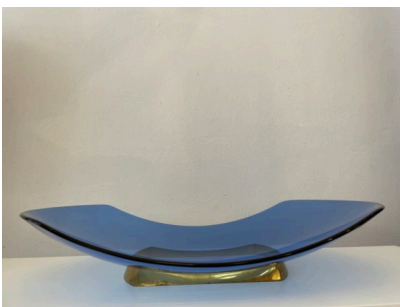

**1960'S BLUE FRUIT BOWL BY MAX
INGRAND FOR FONTANA ARTE**

*A blue fruit bowl in glass & brass by Max
Ingrand for Fontana Arte (model 1419).*

Made in Italy in the 1960's.

Categories: [Battersea 2022](#), [Home
Accessories](#)

GALLERY IMAGES

ADDITIONAL INFORMATION

Dimensions	34 × 50.5 × 9 cm
Color	Blue, Gold
Material	Brass, Glass