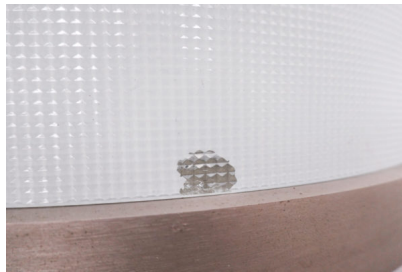

**1960'S ITALIAN "PIRELLONE" FLOOR
LAMPS BY GIO PONTI FOR FONTANA
ARTE**

Categories: [Floor Lamp](#), [Lighting](#)

PRODUCT DESCRIPTION

Mid-Century Modern Italian "Pirellone" floor lamps by Gio Ponti for Fontana Arte. Made in Italy in the 1960's.

These can either be purchased individually, or as a set.

GALLERY IMAGES

ADDITIONAL INFORMATION

Dimensions	17 × 38 × 184.7 cm
Color	Opaque
Material	Glass, Metal