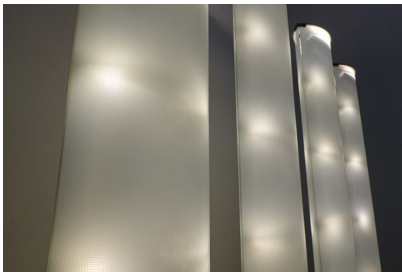

**1960'S ITALIAN "PIRELLONE" FLOOR
LAMPS BY GIO PONTI FOR FONTANA
ARTE**

Categories: [Floor Lamp](#), [Lighting](#)

PRODUCT DESCRIPTION

Mid-Century Modern Italian "Pirellone" floor lamps by Gio Ponti for Fontana Arte. Made in Italy in the 1960's.

These can either be purchased individually, or as a set.

GALLERY IMAGES

ADDITIONAL INFORMATION

Dimensions	17 × 38 × 184.7 cm
Color	Opaque
Material	Glass, Metal