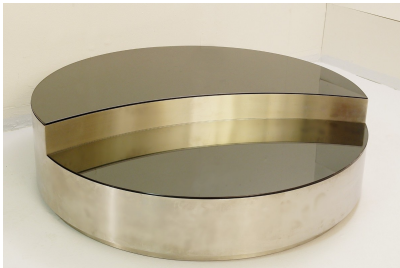

GALLERY IMAGES