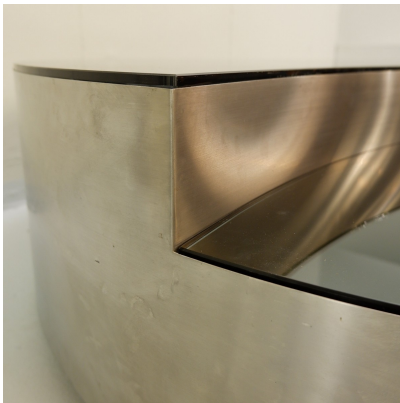

GALLERY IMAGES