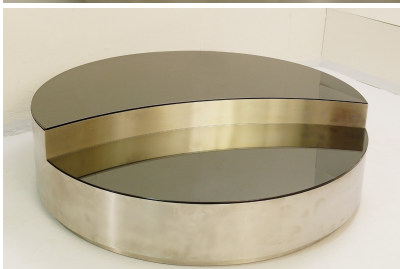

GALLERY IMAGES