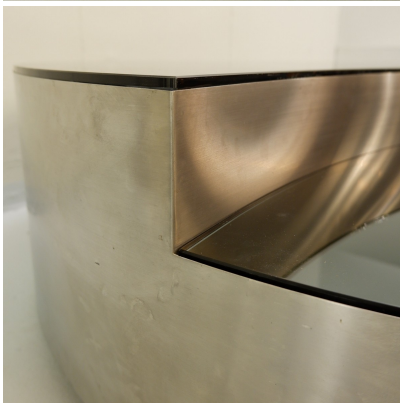

GALLERY IMAGES