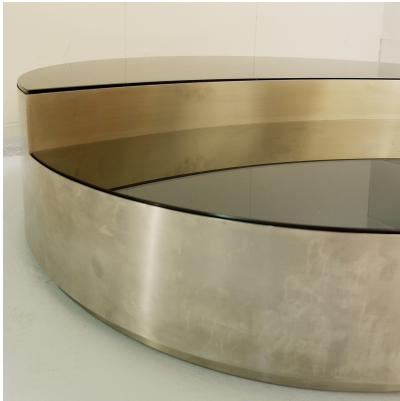

**1970 CHROME AND SMOKED GLASS  
COFFEE TABLE (ITALY)**

1970 Chrome and Smoked Glass Coffee  
Table.(Italy)

---

**Categories:** [Mirrors](#), [Tables/Desks](#)

**PRODUCT DESCRIPTION**

1970 Chrome and Smoked Glass Coffee Table.(Italy)

**GALLERY IMAGES**