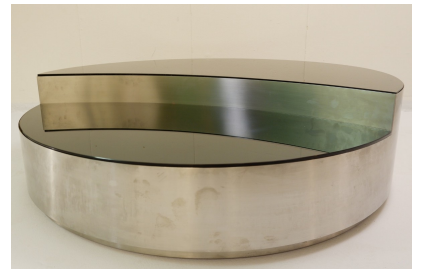

GALLERY IMAGES