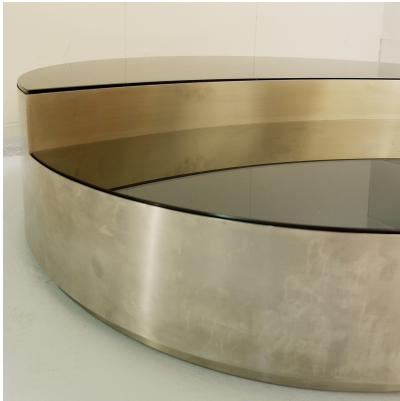

GALLERY IMAGES