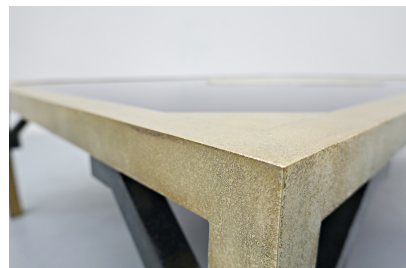

GALLERY IMAGES