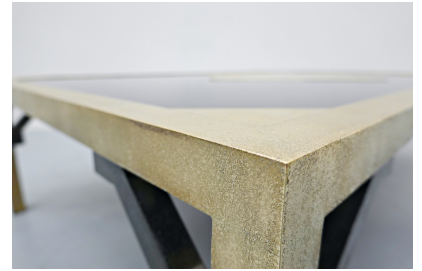

1970'S COFFEE TABLE BY CHRISTIAN KREKELS

Brass Coffee Table by Christian Krekels

Categories: [Furniture](#), [Tables/Desks](#)

PRODUCT DESCRIPTION

Brass Coffee Table by Christian Krekels, Belgium, 1970s

GALLERY IMAGES