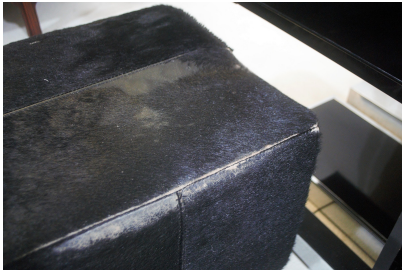

1970'S RETRO DRINKS CABINET BY WILLY RIZZO

1970's Modular Retro Drinks Cabinet. by
Willy Rizzo.

Categories: [Furniture](#), [Other Furniture](#),
[Shelf/Bar/Trolleys](#), [Sideboards](#)

PRODUCT DESCRIPTION

1970's Modular Retro Drinks Cabinet. by Willy Rizzo., Italy. Pair of Cow Hide pouffs upholstered in black cow-hide. with high gloss finish in black and white.

GALLERY IMAGES

LIVING IN STYLE

GALLERY

Gallery Tel: + 44 (0) 20 8076 5055