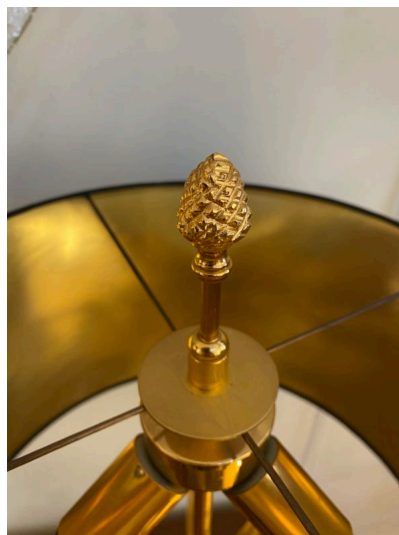

**1970'S BRASS TABLE LAMP IN THE  
STYLE OF MAISON CHARLES**

*A mid-century modern brass table lamp in  
the style of Maison Charles.*

*Made in France in the 1960's.*

---

**Categories:** [Lighting](#), [Table Lamp](#)

**GALLERY IMAGES**

## ADDITIONAL INFORMATION

**Dimensions**

30 × 30 × 67 cm

**Color**

Dark Blue, Gold, Silver

**Material**

Brass