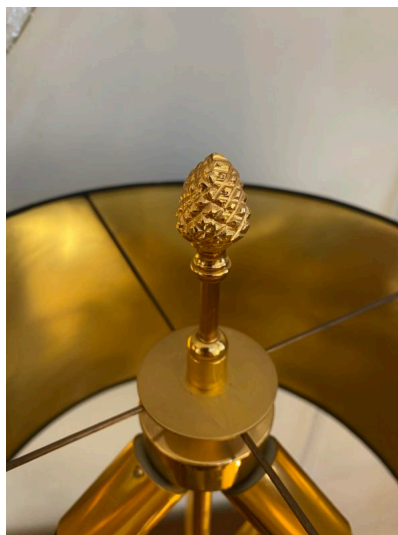

GALLERY IMAGES