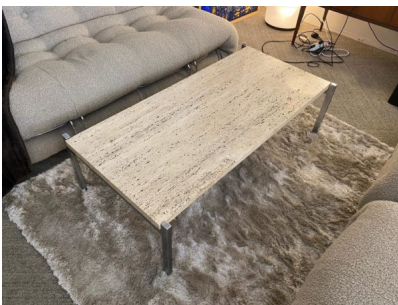

1970'S ITALIAN TRAVERTINE COFFEE TABLE

A mid-century modern travertine coffee table.

Made in Italy in the 1970's.

Categories: [Furniture](#), [Tables/Desks](#)

GALLERY IMAGES

LIVING IN STYLE

GALLERY

Gallery Tel: + 44 (0) 20 8076 5055

Mobile Tel: + 44 (0) 7968 752 760

Email: info@livinginstylegallery.com

Site: livinginstylegallery.com

ADDITIONAL INFORMATION

Dimensions	61 × 120 × 34 cm
Color	Beige
Material	Metal, Travertine