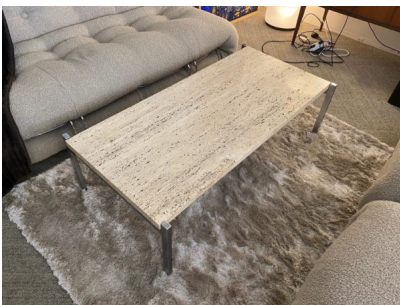

1970'S ITALIAN TRAVERTINE COFFEE TABLE

A mid-century modern travertine coffee table.

Made in Italy in the 1970's.

Categories: [Furniture](#), [Tables/Desks](#)

GALLERY IMAGES

LIVING IN STYLE

GALLERY

Gallery Tel: + 44 (0) 20 8076 5055

Mobile Tel: + 44 (0) 7968 752 760

Email: info@livinginstylegallery.com

Site: livinginstylegallery.com

ADDITIONAL INFORMATION

Dimensions	61 × 120 × 34 cm
Color	Beige
Material	Metal, Travertine