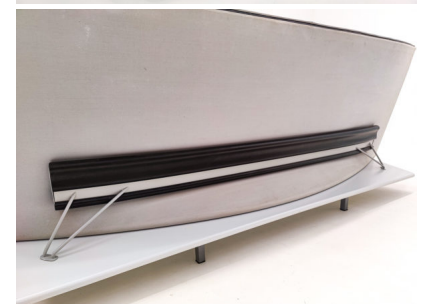

**LEATHER "SQUASH" SOFA BY  
PAOLO DEGANELLO FOR DRIADE**

*A mid-century leather "Squash" sofa by  
Paolo Deganello for Driade.*

*Made in Italy in the 1980's.*

Categories: [Furniture](#), [Seating](#)

**GALLERY IMAGES**

## ADDITIONAL INFORMATION

|                   |                  |
|-------------------|------------------|
| <b>Dimensions</b> | 82 × 250 × 95 cm |
| <b>Color</b>      | Blue, Grey       |
| <b>Material</b>   | Leather          |