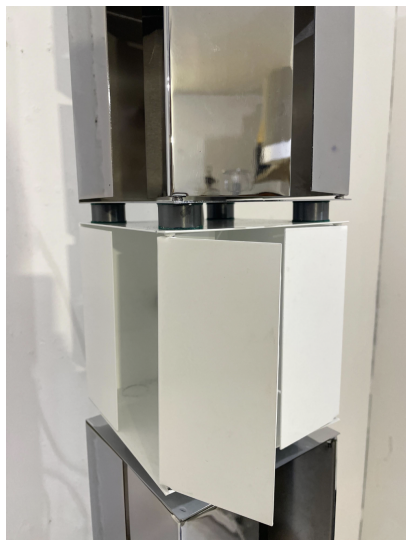

**6 TABLE LAMPS MODEL 3H BY  
PAOLO TILCHE FOR SIRRAH, 1971**

6 Table lamps model 3H by Paolo Tilche for  
Sirrah, 1971

Categories: [Floor Lamp](#), [Lighting](#), [Table  
Lamp](#)

**GALLERY IMAGES**