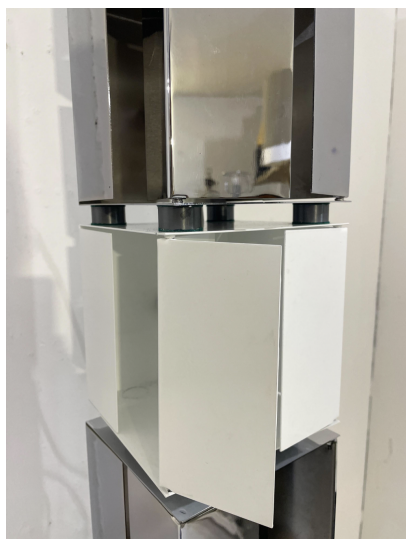

**6 TABLE LAMPS MODEL 3H BY  
PAOLO TILCHE FOR SIRRAH, 1971**

6 Table lamps model 3H by Paolo Tilche for  
Sirrah, 1971

Categories: [Floor Lamp](#), [Lighting](#), [Table  
Lamp](#)

**GALLERY IMAGES**