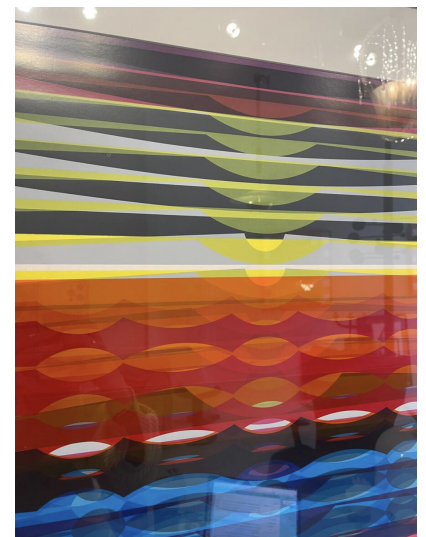

**ABSTRACT COMPOSITION GOUACHE
ON PAPER, MIODRAG, SIGNED**

Abstract Composition Gouache on Paper,
Miodrag, Signed

Categories: [Wall Art](#)

GALLERY IMAGES

LIVING IN STYLE

GALLERY

Gallery Tel: + 44 (0) 20 8076 5055