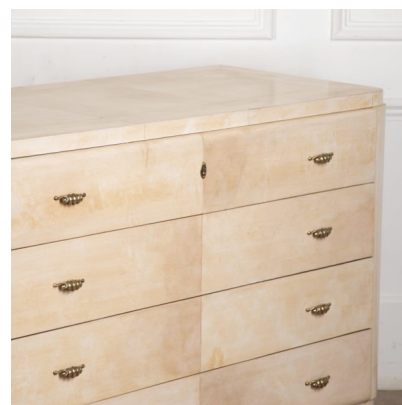

ART DECO CHEST OF DRAWERS IN PARCHMENT

A mid-century modern chest of drawers in parchment.

Made in Italy in the 1940's.

Categories: [Chest of Drawers](#), [Furniture](#)

GALLERY IMAGES

LIVING IN STYLE

GALLERY

Gallery Tel: + 44 (0) 20 8076 5055

Mobile Tel: + 44 (0) 7968 752 760

Email: info@livinginstylegallery.com

Site: livinginstylegallery.com

ADDITIONAL INFORMATION

Dimensions

57 × 124 × 87 cm

Color

Beige, Gold

Material

Brass, Parchment Paper, Wood