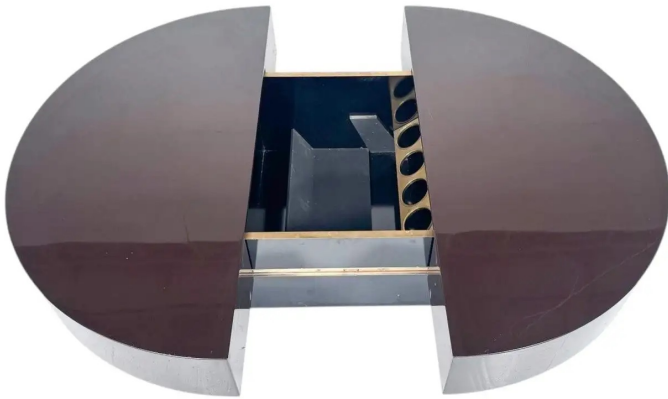

**BAR/COFFEE TABLE BY JEAN CLAUDE
MAHEY, 1970S**

Bar/Coffee Table by Jean Claude Mahey,
1970s

Categories: [Furniture](#), [Shelf/Bar/Trolleys](#),
[Tables/Desks](#)

GALLERY IMAGES

LIVING IN STYLE

GALLERY

Gallery Tel: + 44 (0) 20 8076 5055