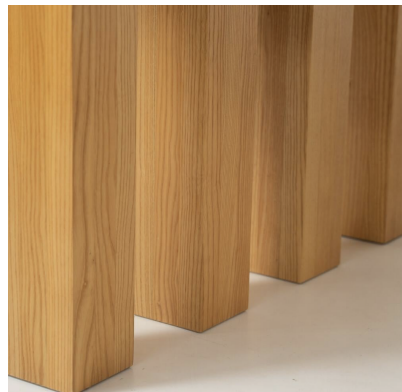

**BASILICA DINING TABLE BY MARIO
BELLINI FOR CASSINA, 1970S**

Basilica Dining Table by Mario Bellini for
Cassina, 1970s

Categories: [Furniture](#), [Tables/Desks](#)

GALLERY IMAGES

LIVING IN STYLE

GALLERY

Gallery Tel: + 44 (0) 20 8076 5055