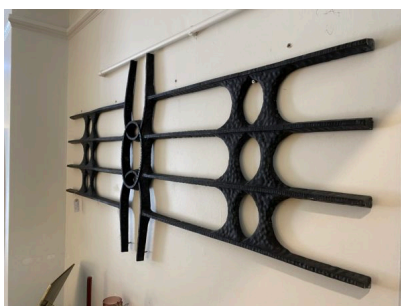

BRUTALIST BELGIAN WALL SCULPTURE

*A mid-century modern brutalist wall
sculpture.*

Made in Belgium.

Categories: [Wall Art](#)

GALLERY IMAGES

ADDITIONAL INFORMATION

Dimensions	4 × 87 × 188 cm
Color	Black
Material	Wrought Iron