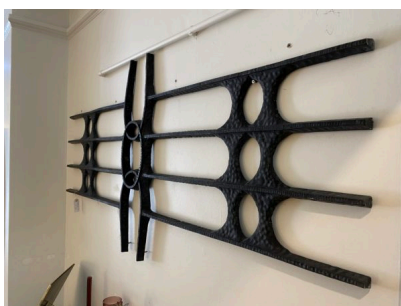

## BRUTALIST BELGIAN WALL SCULPTURE

*A mid-century modern brutalist wall  
sculpture.*

*Made in Belgium.*

---

Categories: [Wall Art](#)

### GALLERY IMAGES

## ADDITIONAL INFORMATION

<b>Dimensions</b>	4 × 87 × 188 cm
<b>Color</b>	Black
<b>Material</b>	Wrought Iron