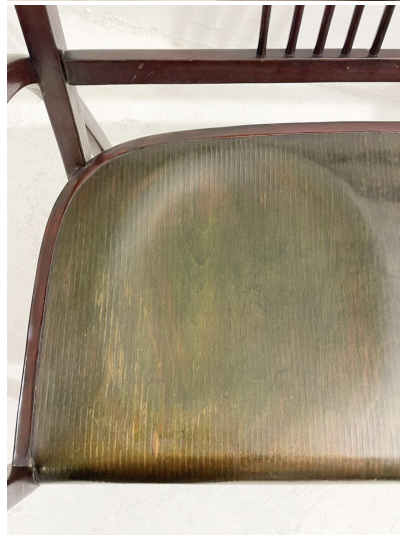

LIVING IN STYLE

GALLERY

Gallery Tel: + 44 (0) 20 8076 5055

Mobile Tel: + 44 (0) 7968 752 760

Email: info@livinginstylegallery.com

Site: livinginstylegallery.com