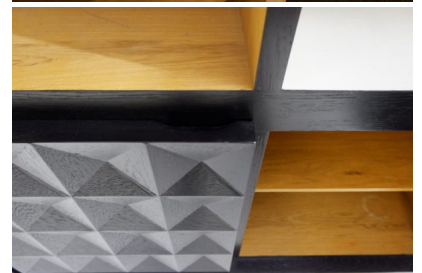

**BLACK BRUTALIST COCKTAIL
CABINET BY DE COENE**

*A black brutalist cocktail/drinks cabinet by
De Coene.*

Made in Belgium in the 1970's.

Categories: [Chest of Drawers](#), [Furniture](#),
[Shelf/Bar/Trolleys](#)

GALLERY IMAGES

ADDITIONAL INFORMATION

Dimensions	43 × 116 × 123 cm
Color	Black
Material	Lacquered Wood