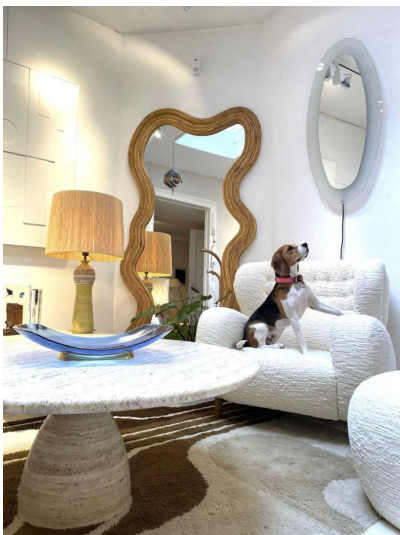

**BLUE FRUIT BOWL "MODEL 1419" BY
MAX INGRAND FOR FONTANA ARTE,
1960S**

Blue Fruit Bowl "Model 1419" by Max
Ingrand for Fontana Arte, 1960s

Categories: [Furniture](#), [Home Accessories](#),
[Other](#)

GALLERY IMAGES