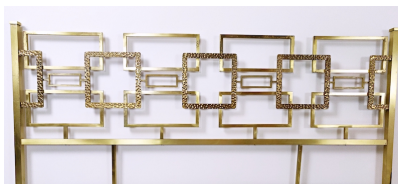

GALLERY IMAGES