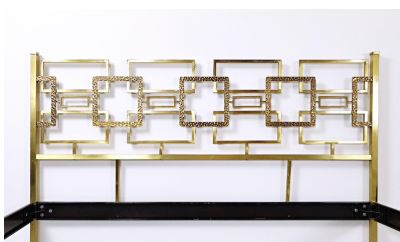

GALLERY IMAGES