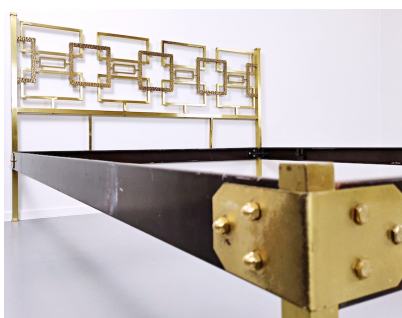

GALLERY IMAGES