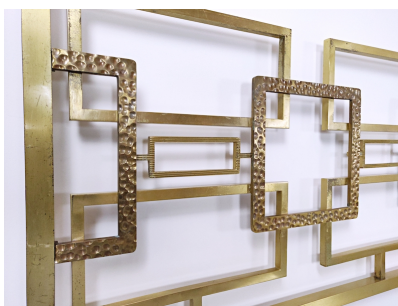

GALLERY IMAGES