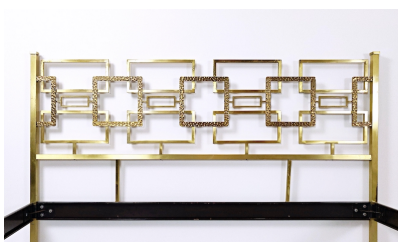

GALLERY IMAGES