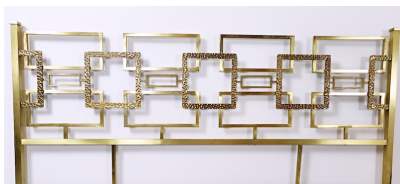

GALLERY IMAGES