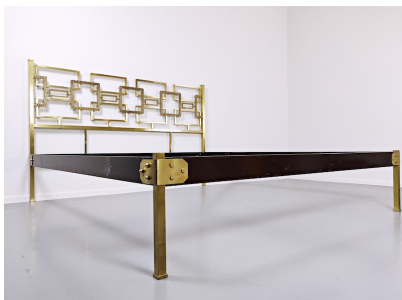

GALLERY IMAGES