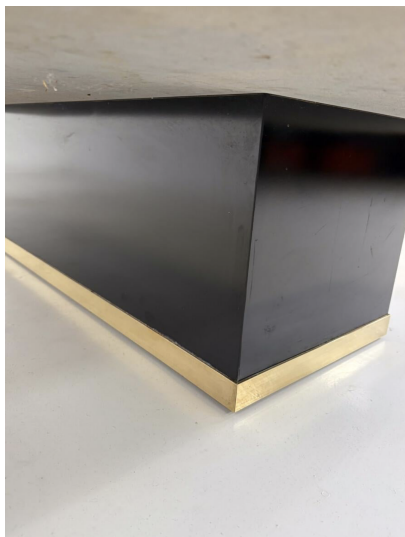

**BRASS COFFEE TABLE, BELGIUM,  
1970S**

Brass Coffee Table, Belgium, 1970s

Categories: [Furniture](#), [Tables/Desks](#)

**GALLERY IMAGES**