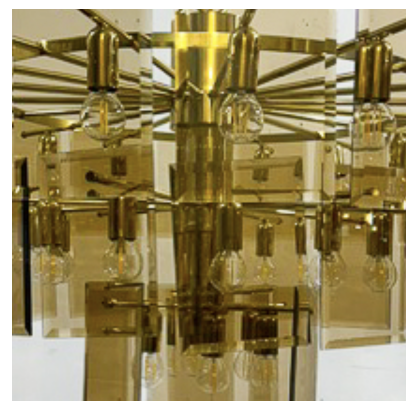

CHANDELIER WITH LARGE SMOKED GLASS PLATES, 1970S

Chandelier With Large Smoked Glass Plates,
1970s

Categories: [Ceiling Lamp](#), [Lighting](#)

GALLERY IMAGES

LIVING IN STYLE

GALLERY

Gallery Tel: + 44 (0) 20 8076 5055