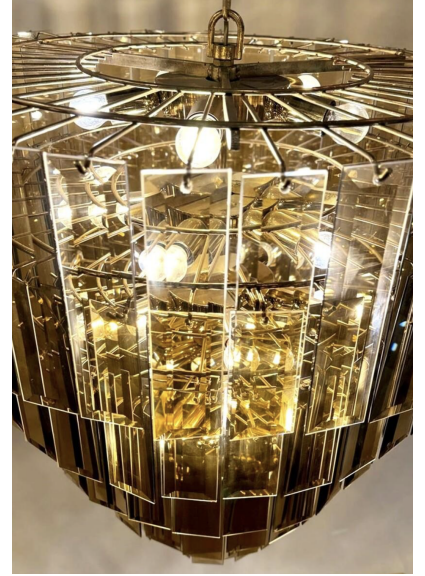

LIVING IN STYLE

GALLERY

Gallery Tel: + 44 (0) 20 8076 5055

Mobile Tel: + 44 (0) 7968 752 760

Email: info@livinginstylegallery.com

Site: livinginstylegallery.com