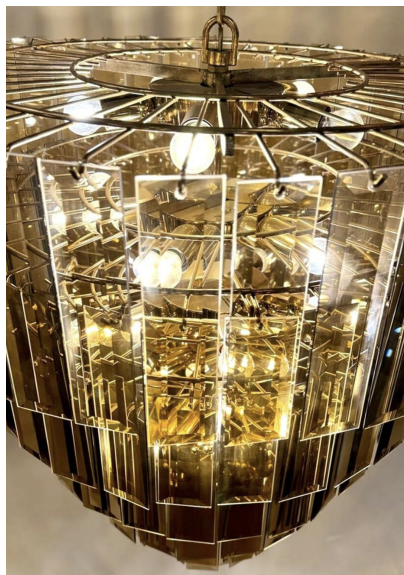

LIVING IN STYLE

GALLERY

Gallery Tel: + 44 (0) 20 8076 5055

Mobile Tel: + 44 (0) 7968 752 760

Email: info@livinginstylegallery.com

Site: livinginstylegallery.com