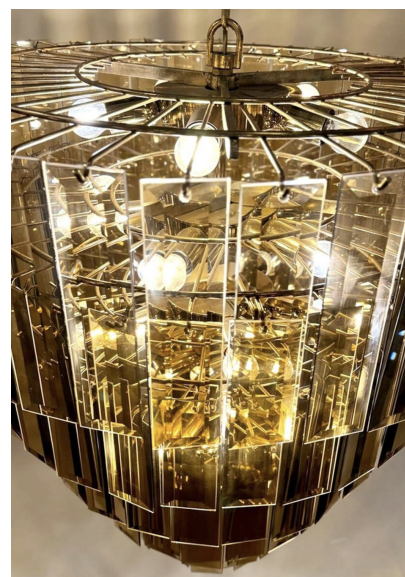

**CHANDELIER WITH SMOKED GLASS
PLATES - 23 LAMPS**

Chandelier With Smoked Glass Plates - 23
Lamps

Categories: [Ceiling Lamp](#), [Lighting](#)

GALLERY IMAGES

LIVING IN STYLE

GALLERY

Gallery Tel: + 44 (0) 20 8076 5055