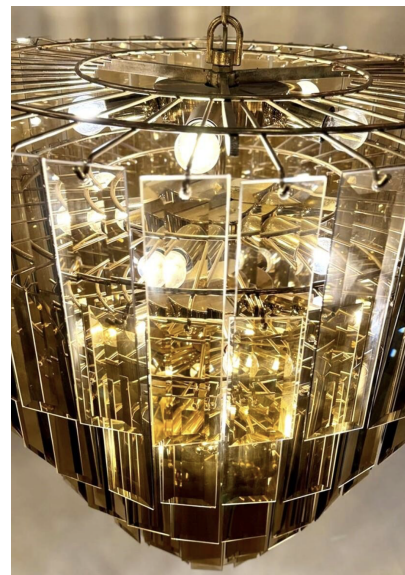

LIVING IN STYLE

GALLERY

Gallery Tel: + 44 (0) 20 8076 5055

Mobile Tel: + 44 (0) 7968 752 760

Email: info@livinginstylegallery.com

Site: livinginstylegallery.com