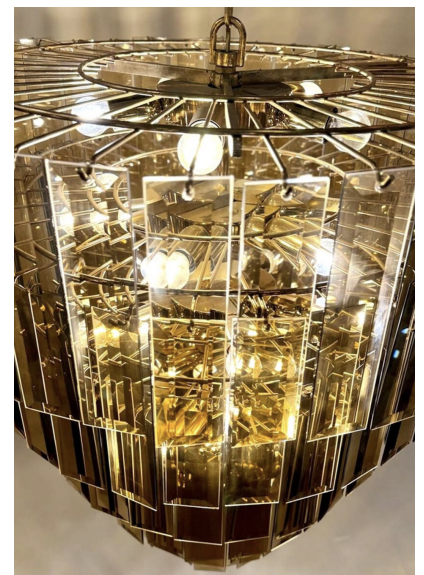

**CHANDELIER WITH SMOKED GLASS
PLATES - 23 LAMPS**

Chandelier With Smoked Glass Plates - 23
Lamps

Categories: [Ceiling Lamp](#), [Lighting](#)

GALLERY IMAGES

LIVING IN STYLE

GALLERY

Gallery Tel: + 44 (0) 20 8076 5055