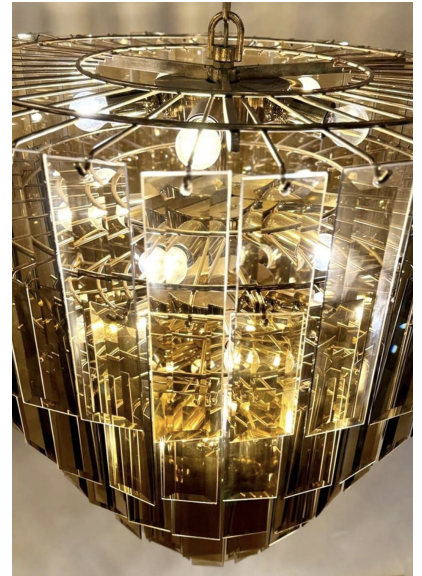

LIVING IN STYLE

GALLERY

Gallery Tel: + 44 (0) 20 8076 5055

Mobile Tel: + 44 (0) 7968 752 760

Email: info@livinginstylegallery.com

Site: livinginstylegallery.com