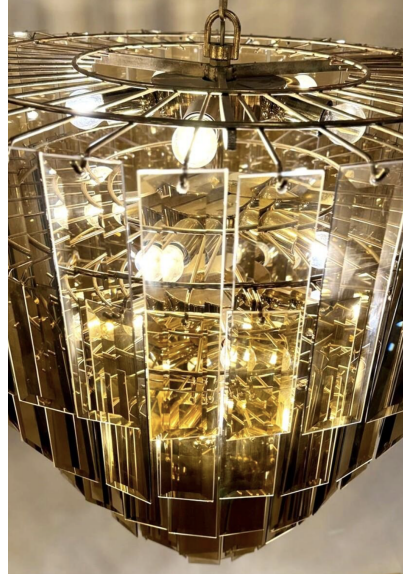

LIVING IN STYLE

GALLERY

Gallery Tel: + 44 (0) 20 8076 5055

Mobile Tel: + 44 (0) 7968 752 760

Email: info@livinginstylegallery.com

Site: livinginstylegallery.com