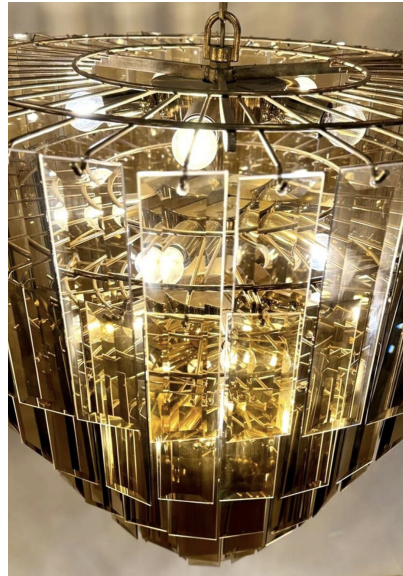

LIVING IN STYLE

GALLERY

Gallery Tel: + 44 (0) 20 8076 5055

Mobile Tel: + 44 (0) 7968 752 760

Email: info@livinginstylegallery.com

Site: livinginstylegallery.com