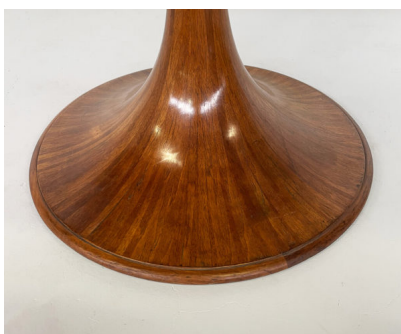

**"CLESSIDRA" DINING TABLE BY LUIGI
MASSONI FOR MOBILIA
MANUFACTURE**

*A "Clessidra" tulip dining table by Luigi
Massoni for Mobilia Manufacture.*

Made in Italy in the 1960's.

Categories: [Furniture](#), [Tables/Desks](#)

GALLERY IMAGES

ADDITIONAL INFORMATION

Dimensions	120 × 120 × 75 cm
Color	Brown
Material	Wood