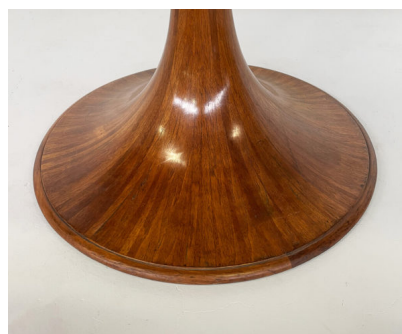

**"CLESSIDRA" DINING TABLE BY LUIGI
MASSONI FOR MOBILIA
MANUFACTURE**

*A "Clessidra" tulip dining table by Luigi
Massoni for Mobilia Manufacture.*

Made in Italy in the 1960's.

Categories: [Furniture](#), [Tables/Desks](#)

GALLERY IMAGES

ADDITIONAL INFORMATION

Dimensions	120 × 120 × 75 cm
Color	Brown
Material	Wood