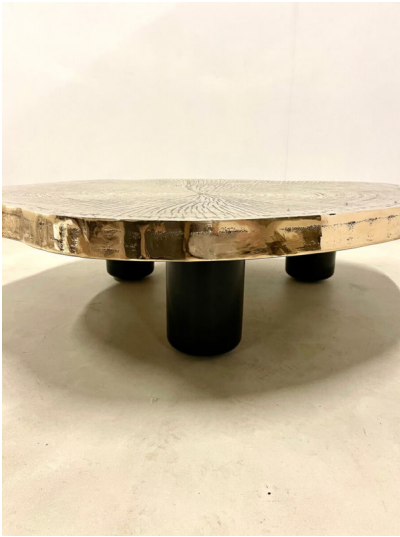

CONTEMPORARY BELGIAN LARGE BRONZE COFFEE TABLE

A contemporary modern large bronze coffee table.

Made in Belgium.

Categories: [Modern Collection](#), [Modern collection - Furniture](#)

GALLERY IMAGES

ADDITIONAL INFORMATION

Dimensions	122 × 122 × 30 cm
Color	Black, Gold
Material	Bronze