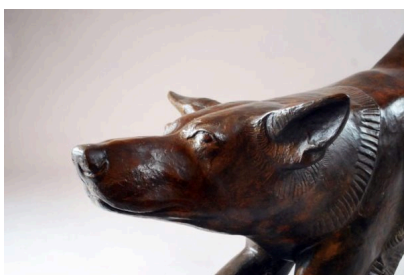

**CONTEMPORARY BRONZE DOG  
SCULPTURE BY JACQUES TALMAR**

*A contemporary bronze dog sculpture by  
Jacques Talmar.*

*Made in Belgium.*

---

**Categories:** [Home Accessories](#), [Modern  
Collection](#)

**GALLERY IMAGES**

## ADDITIONAL INFORMATION

<b>Dimensions</b>	40 × 168 × 78 cm
<b>Color</b>	Brown
<b>Material</b>	Bronze