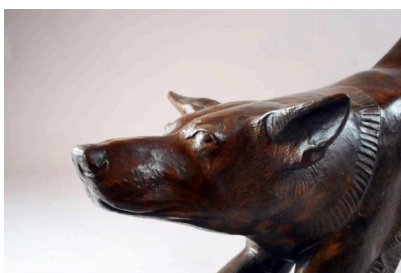

**CONTEMPORARY BRONZE DOG  
SCULPTURE BY JACQUES TALMAR**

*A contemporary bronze dog sculpture by  
Jacques Talmar.*

*Made in Belgium.*

---

**Categories:** [Home Accessories](#), [Modern  
Collection](#)

**GALLERY IMAGES**

## ADDITIONAL INFORMATION

<b>Dimensions</b>	40 × 168 × 78 cm
<b>Color</b>	Brown
<b>Material</b>	Bronze