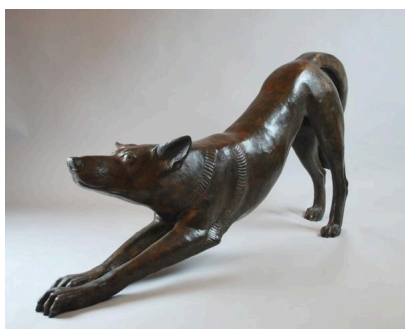

**CONTEMPORARY BRONZE DOG  
SCULPTURE BY JACQUES TALMAR**

*A contemporary bronze dog sculpture by  
Jacques Talmar.*

*Made in Belgium.*

---

**Categories:** [Home Accessories](#), [Modern  
Collection](#)

**GALLERY IMAGES**

## ADDITIONAL INFORMATION

<b>Dimensions</b>	40 × 168 × 78 cm
<b>Color</b>	Brown
<b>Material</b>	Bronze