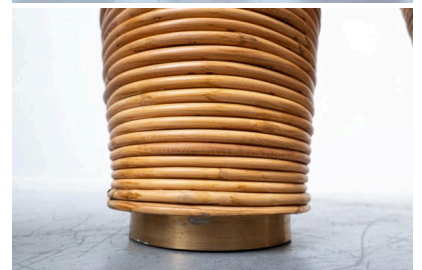

**CONTEMPORARY ITALIAN BAMBOO
CONSOLE TABLE WITH GIALLO
D'ISTRIA TOP**

*A contemporary bamboo console table with
a Giallo d'istria top.*

Made in Italy.

Categories: [Modern Collection](#), [Modern collection - Furniture](#)

GALLERY IMAGES

ADDITIONAL INFORMATION

Dimensions

71 × 158 × 90 cm

Color

Light Brown, White

Material

Bamboo, Marble