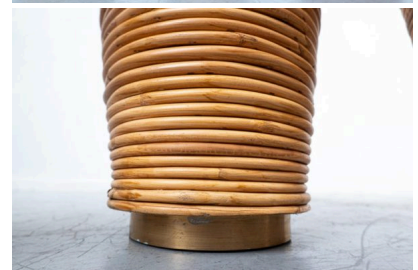

**CONTEMPORARY ITALIAN BAMBOO  
CONSOLE TABLE WITH GIALLO  
D'ISTRIA TOP**

*A contemporary bamboo console table with  
a Giallo d'istria top.*

*Made in Italy.*

**Categories:** [Modern Collection](#), [Modern  
collection - Furniture](#)

**GALLERY IMAGES**

## ADDITIONAL INFORMATION

**Dimensions**

71 × 158 × 90 cm

**Color**

Light Brown, White

**Material**

Bamboo, Marble