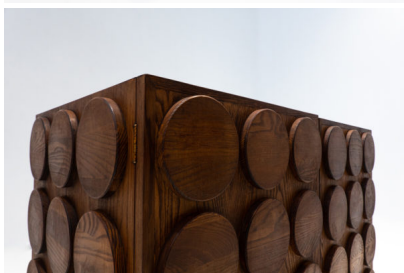

## CONTEMPORARY ITALIAN CHEST IN WOOD AND BRASS

*A contemporary modern Italian chest in  
wood and brass.*

*Made in Italy.*

---

**Categories:** [Chest of Drawers](#), [Furniture](#),  
[Modern Collection](#), [Modern collection -  
Furniture](#)

## ADDITIONAL INFORMATION

<b>Dimensions</b>	50 × 98 × 74 cm
<b>Color</b>	Dark Brown
<b>Material</b>	Wood