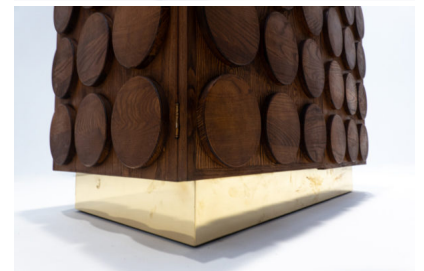

CONTEMPORARY ITALIAN CHEST IN WOOD AND BRASS

*A contemporary modern Italian chest in
wood and brass.*

Made in Italy.

Categories: [Chest of Drawers](#), [Furniture](#),
[Modern Collection](#), [Modern collection -
Furniture](#)

GALLERY IMAGES

ADDITIONAL INFORMATION

Dimensions	50 × 98 × 74 cm
Color	Dark Brown
Material	Wood