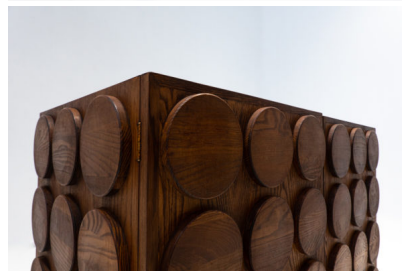

CONTEMPORARY ITALIAN CHEST IN WOOD AND BRASS

*A contemporary modern Italian chest in
wood and brass.*

Made in Italy.

Categories: [Chest of Drawers](#), [Furniture](#),
[Modern Collection](#), [Modern collection -
Furniture](#)

GALLERY IMAGES

ADDITIONAL INFORMATION

Dimensions	50 × 98 × 74 cm
Color	Dark Brown
Material	Wood