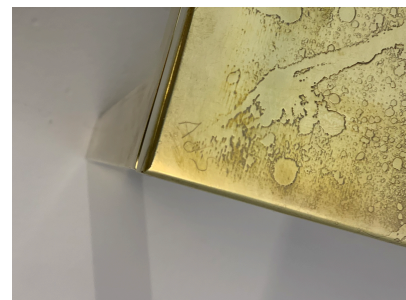

**CONTEMPORARY HARP-SHAPED
MIRROR IN HAMMERED BRASS**

*A contemporary harp-shaped mirror in
hammered brass.*

Categories: [Mirrors](#), [Modern Collection](#),
[Modern collection - Mirrors](#)

GALLERY IMAGES

LIVING IN STYLE

GALLERY

Gallery Tel: + 44 (0) 20 8076 5055

Mobile Tel: + 44 (0) 7968 752 760

Email: info@livinginstylegallery.com

Site: livinginstylegallery.com

ADDITIONAL INFORMATION

Dimensions	80 × 100 × 10 cm
Color	Gold
Material	Brass, Mirror