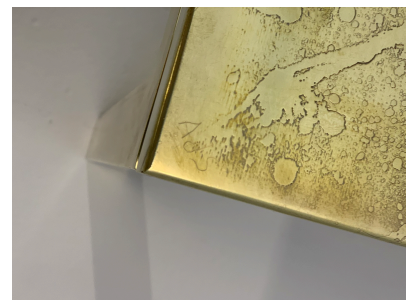

GALLERY IMAGES