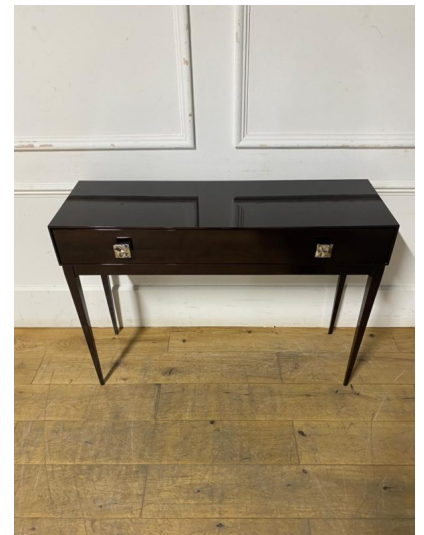

**CONTEMPORARY MODERN ART DECO
STYLE CONSOLE TABLE**

*A contemporary modern Art Deco style
console table.*

Made in France.

Categories: [Modern Collection](#), [Modern
collection - Furniture](#)

GALLERY IMAGES

ADDITIONAL INFORMATION

Dimensions

35 × 110 × 80 cm

Color

Dark Brown, Gold

Material

Brass, Lacquered Wood