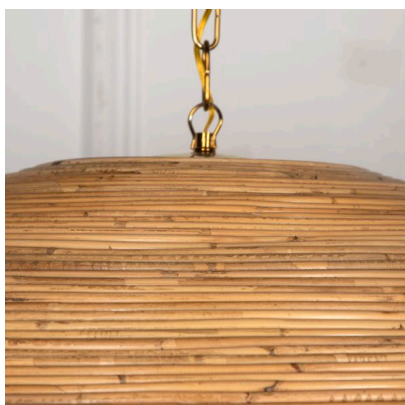

## CONTEMPORARY MODERN BAMBOO CHANDELIER

*A contemporary modern large bamboo chandelier of an eco-friendly design that is both trendy and natural.*

*Perfect for placing above a dining table or in a lounge.*

## ADDITIONAL INFORMATION

**Dimensions**

93 × 93 × 96 cm

**Color**

Gold, Light Brown

**Material**

Bamboo, Brass