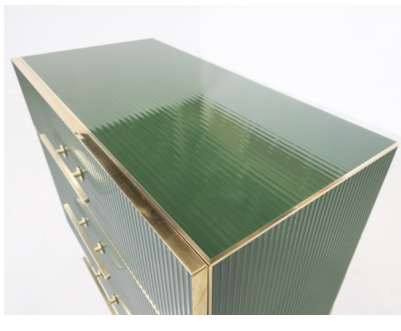

CONTEMPORARY MODERN GREEN CHEST OF DRAWERS, GLASS AND BRASS

Contemporary Modern Green Chest of Drawers, Glass and Brass

Categories: [Chest of Drawers](#), [Furniture](#)

GALLERY IMAGES

LIVING IN STYLE

GALLERY