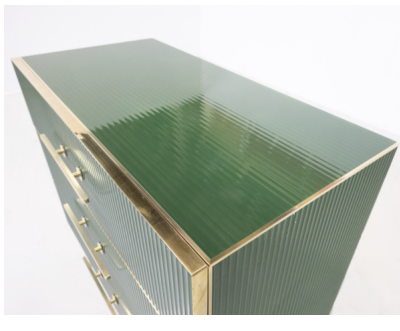

CONTEMPORARY MODERN GREEN CHEST OF DRAWERS, GLASS AND BRASS

Contemporary Modern Green Chest of Drawers, Glass and Brass

Categories: [Chest of Drawers](#), [Furniture](#)

GALLERY IMAGES

LIVING IN STYLE

GALLERY