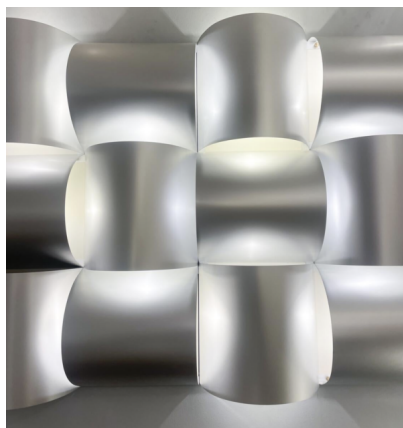

**CONTEMPORARY MODULAR
ALUMINIUM WALL LIGHT PANEL,
BELGIUM**

Contemporary Modular Aluminium Wall Light
Panel, Belgium

Categories: [Lighting](#), [Wall Lamp](#)

GALLERY IMAGES

LIVING IN STYLE

GALLERY

Gallery Tel: + 44 (0) 20 8076 5055