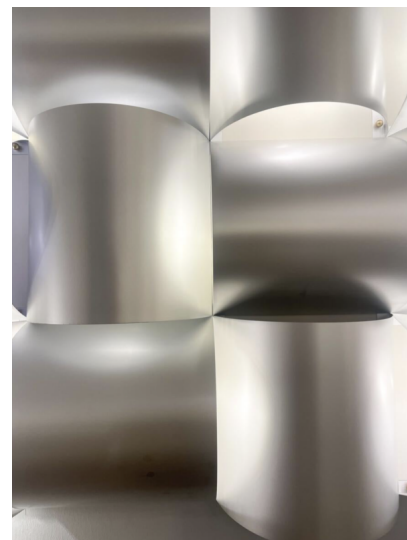

**CONTEMPORARY MODULAR
ALUMINIUM WALL LIGHT PANEL,
BELGIUM**

Contemporary Modular Aluminium Wall Light
Panel, Belgium

Categories: [Lighting](#), [Wall Lamp](#)

GALLERY IMAGES

LIVING IN STYLE

GALLERY

Gallery Tel: + 44 (0) 20 8076 5055