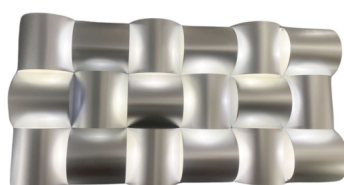

**CONTEMPORARY MODULAR
ALUMINIUM WALL LIGHT PANEL,
BELGIUM**

Contemporary Modular Aluminium Wall Light
Panel, Belgium

Categories: [Lighting](#), [Wall Lamp](#)

GALLERY IMAGES

LIVING IN STYLE

GALLERY

Gallery Tel: + 44 (0) 20 8076 5055