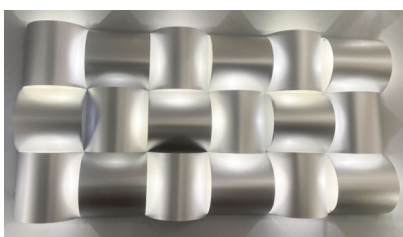

**CONTEMPORARY MODULAR
ALUMINIUM WALL LIGHT PANEL,
BELGIUM**

Contemporary Modular Aluminium Wall Light
Panel, Belgium

Categories: [Lighting](#), [Wall Lamp](#)

GALLERY IMAGES

LIVING IN STYLE

GALLERY

Gallery Tel: + 44 (0) 20 8076 5055