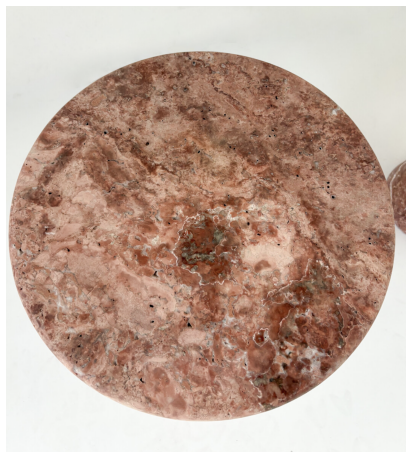

CONTEMPORARY PAIR OF PINK TRAVERTINE SIDE TABLES

Contemporary Pair of Pink Travertine Side
Tables

Categories: [Furniture](#), [Tables/Desks](#)

GALLERY IMAGES

LIVING IN STYLE

GALLERY

Gallery Tel: + 44 (0) 20 8076 5055