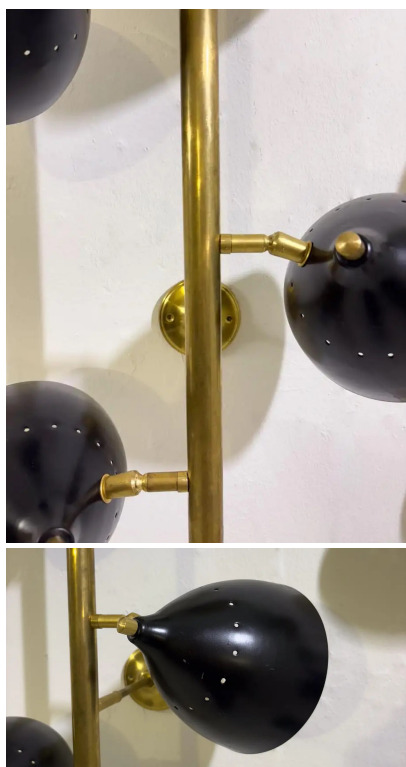

CONTEMPORARY PAIR OF WALL LIGHTS IN THE STYLE OF STILNOVO

Contemporary Pair of Wall Lights in the style of Stilnovo

Categories: [Contemporary Collection](#),
[Lighting](#)

GALLERY IMAGES

LIVING IN STYLE

GALLERY