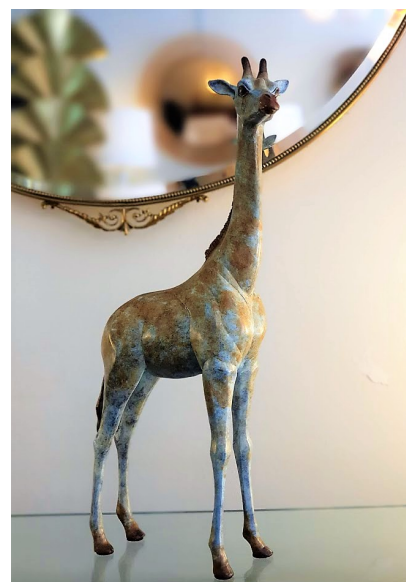

GALLERY IMAGES