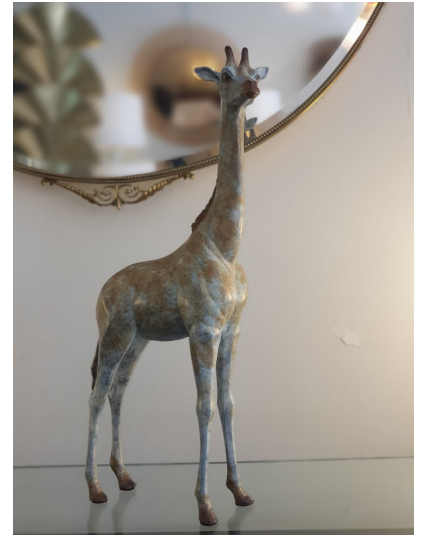

**CONTEMPORARY BRONZE "GIRAFFE"  
- SCULPTURE BY CHANTAL PORRAS**

*An elegant contemporary bronze sculpture  
"Giraffe" by Chantal Porras.*

*Signed by the artist.*

---

**Categories:** [Battersea 2022](#), [Home Accessories](#), [Modern Collection](#)

**GALLERY IMAGES**

# LIVING IN STYLE

---

GALLERY

**Gallery Tel:** + 44 (0) 20 8076 5055

**Mobile Tel:** + 44 (0) 7968 752 760

**Email:** [info@livinginstylegallery.com](mailto:info@livinginstylegallery.com)

**Site:** [livinginstylegallery.com](http://livinginstylegallery.com)