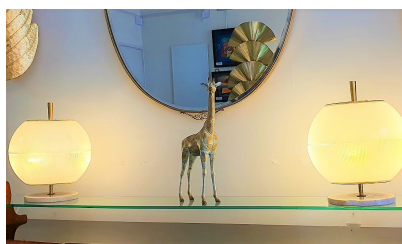

**CONTEMPORARY BRONZE "GIRAFFE"  
- SCULPTURE BY CHANTAL PORRAS**

*An elegant contemporary bronze sculpture  
"Giraffe" by Chantal Porras.*

*Signed by the artist.*

---

**Categories:** [Battersea 2022](#), [Home Accessories](#), [Modern Collection](#)

**GALLERY IMAGES**