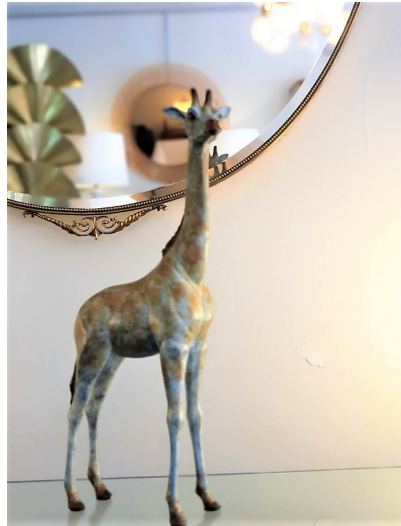

**CONTEMPORARY BRONZE "GIRAFFE"  
- SCULPTURE BY CHANTAL PORRAS**

*An elegant contemporary bronze sculpture  
"Giraffe" by Chantal Porras.*

*Signed by the artist.*

---

**Categories:** [Battersea 2022](#), [Home Accessories](#), [Modern Collection](#)

**GALLERY IMAGES**