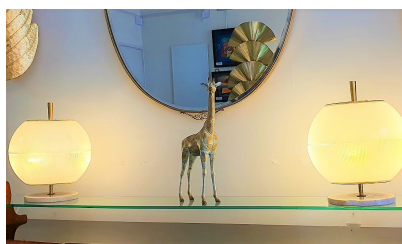

GALLERY IMAGES