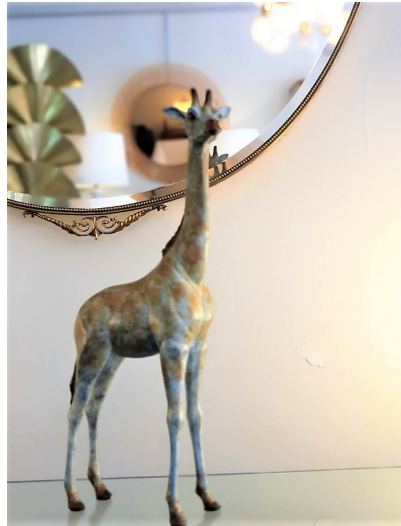

**CONTEMPORARY BRONZE "GIRAFFE"
- SCULPTURE BY CHANTAL PORRAS**

*An elegant contemporary bronze sculpture
"Giraffe" by Chantal Porras.*

Signed by the artist.

Categories: [Battersea 2022](#), [Home Accessories](#), [Modern Collection](#)

GALLERY IMAGES

LIVING IN STYLE

GALLERY

Gallery Tel: + 44 (0) 20 8076 5055

Mobile Tel: + 44 (0) 7968 752 760

Email: info@livinginstylegallery.com

Site: livinginstylegallery.com

LIVING IN STYLE