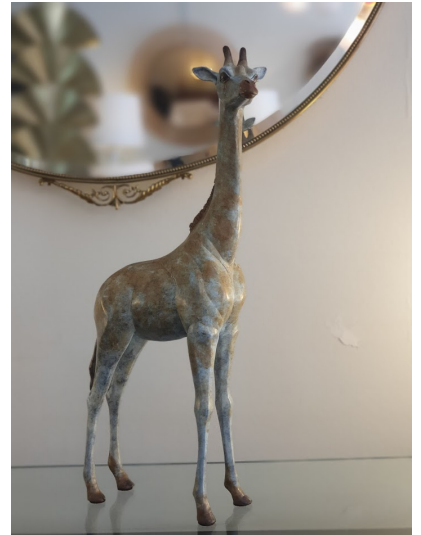

**CONTEMPORARY BRONZE "GIRAFFE"
- SCULPTURE BY CHANTAL PORRAS**

*An elegant contemporary bronze sculpture
"Giraffe" by Chantal Porras.*

Signed by the artist.

Categories: [Battersea 2022](#), [Home Accessories](#), [Modern Collection](#)

GALLERY IMAGES

LIVING IN STYLE

GALLERY

Gallery Tel: + 44 (0) 20 8076 5055

Mobile Tel: + 44 (0) 7968 752 760

Email: info@livinginstylegallery.com

Site: livinginstylegallery.com

LIVING IN STYLE