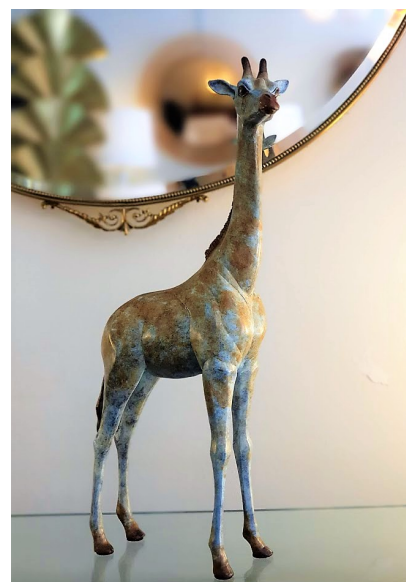

**CONTEMPORARY BRONZE "GIRAFFE"  
- SCULPTURE BY CHANTAL PORRAS**

*An elegant contemporary bronze sculpture  
"Giraffe" by Chantal Porras.*

*Signed by the artist.*

---

**Categories:** [Battersea 2022](#), [Home Accessories](#), [Modern Collection](#)

**GALLERY IMAGES**