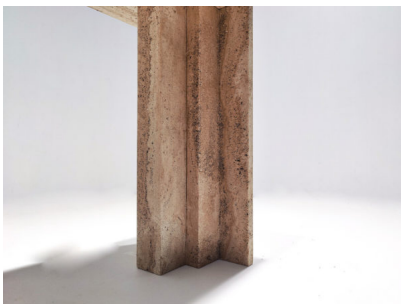

1970'S TRAVERTINE CONSOLE TABLE

*Italian Travertine Console Table from
the 1970's*

Categories: [Modern Collection](#), [Modern collection - Furniture](#)

GALLERY IMAGES

ADDITIONAL INFORMATION

Dimensions	45 × 170 × 80 cm
Color	Beige
Material	Travertine