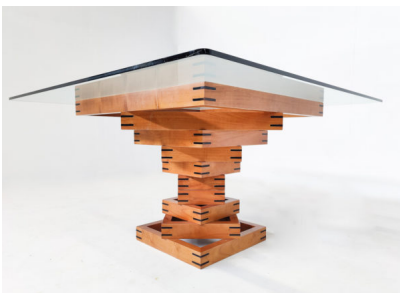

GALLERY IMAGES