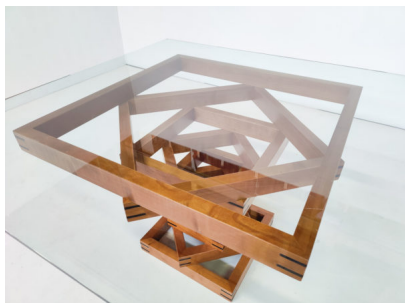

LIVING IN STYLE

GALLERY

Gallery Tel: + 44 (0) 20 8076 5055

Mobile Tel: + 44 (0) 7968 752 760

Email: info@livinginstylegallery.com

Site: livinginstylegallery.com