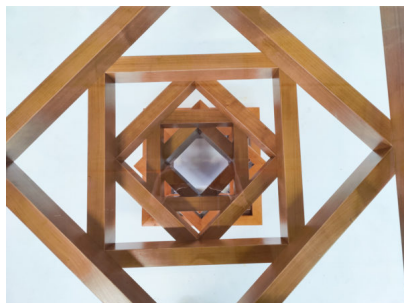

LIVING IN STYLE

GALLERY

Gallery Tel: + 44 (0) 20 8076 5055

Mobile Tel: + 44 (0) 7968 752 760

Email: info@livinginstylegallery.com

Site: livinginstylegallery.com