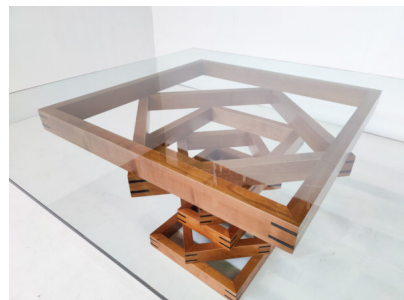

GALLERY IMAGES