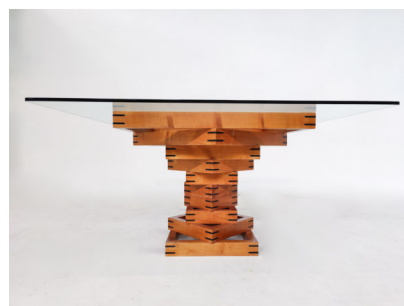

GALLERY IMAGES