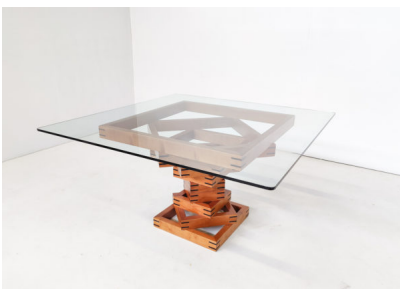

GALLERY IMAGES