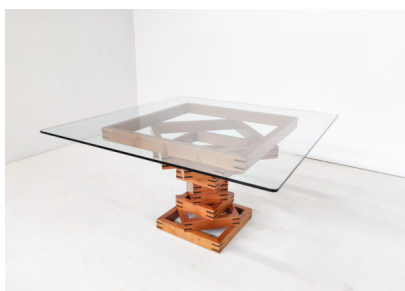

GALLERY IMAGES