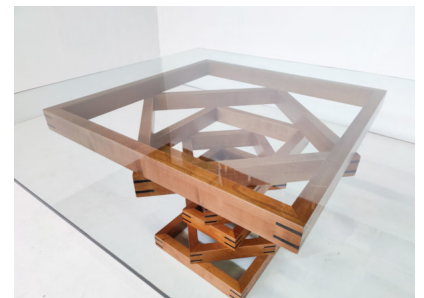

GALLERY IMAGES