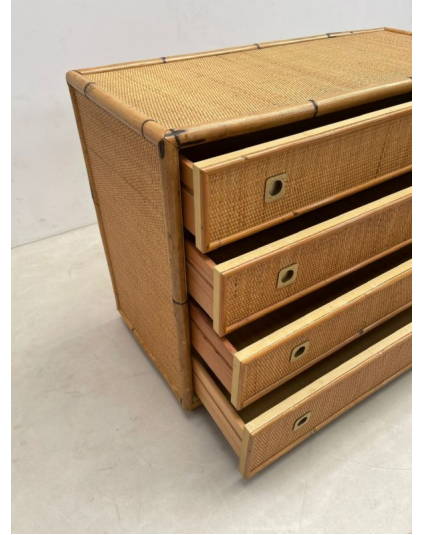

**DAL VERA BAMBOO & WICKER
CHEST OF DRAWERS**

A mid-century modern Dal Vera bamboo and wicker chest of drawers.

Made in Italy in the 1960's.

Categories: [Chest of Drawers](#), [Furniture](#)

GALLERY IMAGES

LIVING IN STYLE

GALLERY

Gallery Tel: + 44 (0) 20 8076 5055

Mobile Tel: + 44 (0) 7968 752 760

Email: info@livinginstylegallery.com

Site: livinginstylegallery.com

ADDITIONAL INFORMATION

Dimensions	47 × 104 × 74 cm
Color	Light Brown
Material	Bamboo