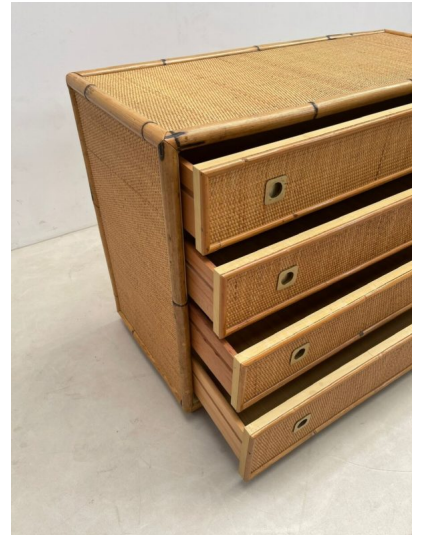

**DAL VERA BAMBOO & WICKER
CHEST OF DRAWERS**

A mid-century modern Dal Vera bamboo and wicker chest of drawers.

Made in Italy in the 1960's.

Categories: [Chest of Drawers](#), [Furniture](#)

GALLERY IMAGES

LIVING IN STYLE

GALLERY

Gallery Tel: + 44 (0) 20 8076 5055

Mobile Tel: + 44 (0) 7968 752 760

Email: info@livinginstylegallery.com

Site: livinginstylegallery.com

ADDITIONAL INFORMATION

Dimensions	47 × 104 × 74 cm
Color	Light Brown
Material	Bamboo