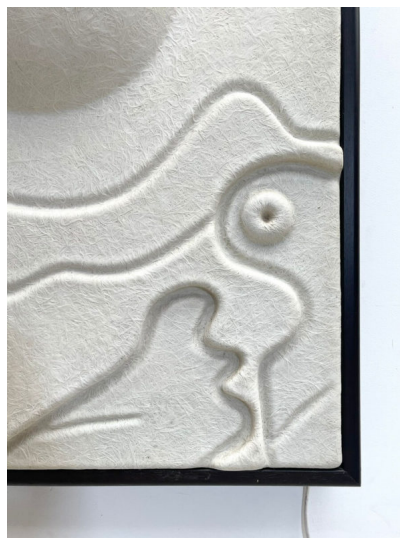

DECORATIVE WOOD & FIBERGLASS WALL PANEL LIGHT

A mid century-modern decorative wood & fiberglass wall panel light.

Made in the 1980's.

Categories: [Home Accessories](#), [Lighting](#),
[Wall Lamp](#)

GALLERY IMAGES

ADDITIONAL INFORMATION

Dimensions	20 × 75 × 98 cm
Color	Beige, Black
Material	Fiberglass, Wood