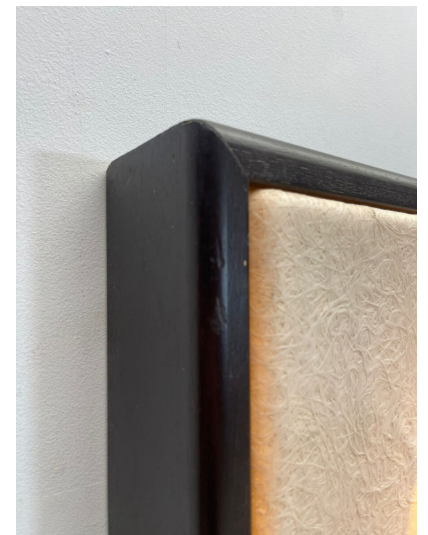

DECORATIVE WOOD & FIBERGLASS WALL PANEL LIGHT

A mid century-modern decorative wood & fiberglass wall panel light.

Made in the 1980's.

Categories: [Home Accessories](#), [Lighting](#),
[Wall Lamp](#)

GALLERY IMAGES

ADDITIONAL INFORMATION

Dimensions	20 × 75 × 98 cm
Color	Beige, Black
Material	Fiberglass, Wood