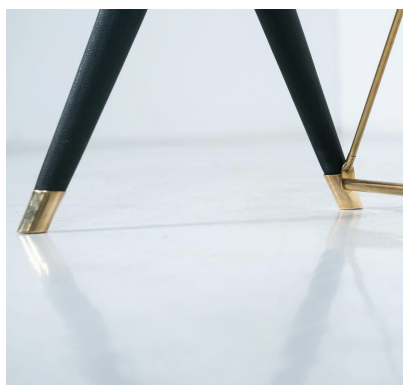

**DESK BY SILVIO BERRONE FROM THE
BIALETTI BUILDING, OMEGNA, ITALY
1955**

Desk By Silvio Berrone from the Bialetti
building, Omegna, Italy 1955

Categories: [Furniture](#), [Tables/Desks](#)

GALLERY IMAGES