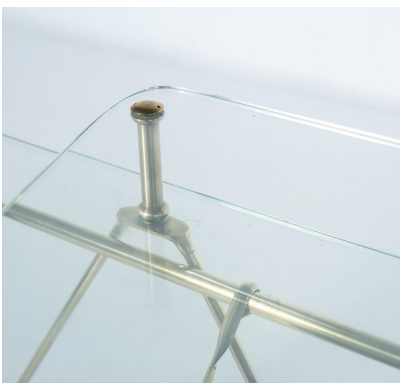

**DESK BY SILVIO BERRONE FROM THE
BIALETTI BUILDING, OMEGNA, ITALY
1955**

Desk By Silvio Berrone from the Bialetti
building, Omegna, Italy 1955

Categories: [Furniture](#), [Tables/Desks](#)

GALLERY IMAGES