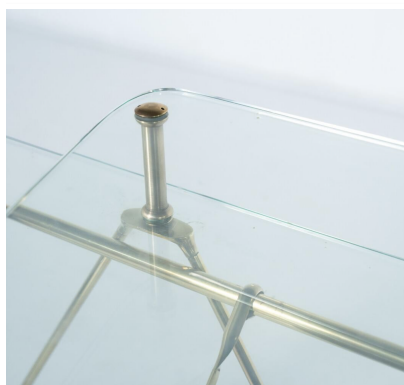

**DESK BY SILVIO BERRONE FROM THE
BIALETTI BUILDING, OMEGNA, ITALY
1955**

Desk By Silvio Berrone from the Bialetti
building, Omegna, Italy 1955

Categories: [Furniture](#), [Tables/Desks](#)

GALLERY IMAGES