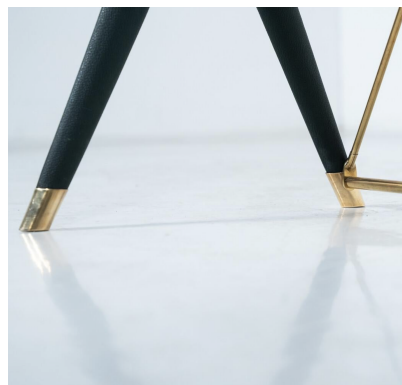

**DESK BY SILVIO BERRONE FROM THE
BIALETTI BUILDING, OMEGNA, ITALY
1955**

Desk By Silvio Berrone from the Bialetti
building, Omegna, Italy 1955

Categories: [Furniture](#), [Tables/Desks](#)

GALLERY IMAGES