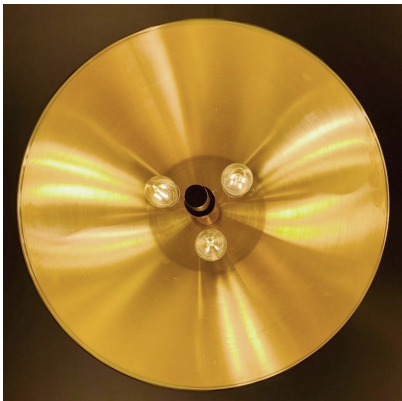

**DOUBLE DEMI-SPHERE LIGHT IN
BRAS**

Categories: [Lighting](#)

PRODUCT DESCRIPTION

Double "Demi-Sphere" Pendant Light in Brass. (A pair available)

GALLERY IMAGES

LIVING IN STYLE

GALLERY

Gallery Tel: + 44 (0) 20 8076 5055