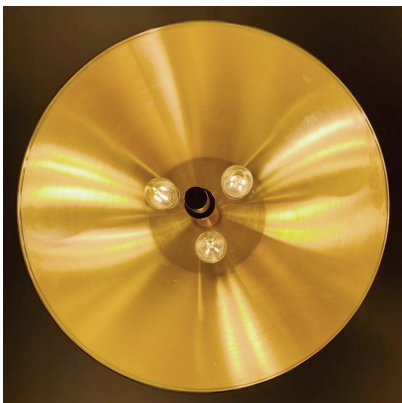

**DOUBLE DEMI-SPHERE LIGHT IN
BRAS**

Categories: [Lighting](#)

PRODUCT DESCRIPTION

Double "Demi-Sphere" Pendant Light in Brass. (A pair available)

GALLERY IMAGES

LIVING IN STYLE

GALLERY

Gallery Tel: + 44 (0) 20 8076 5055