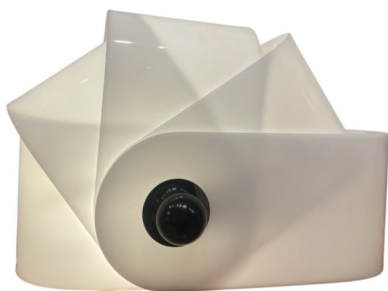

**EARLY EDITION GHERPE TABLE LAMP  
BY SUPERSTUDIO FOR POLTRONOVA**

Early Edition Gherpe Table Lamp by  
Superstudio for Poltrona

Categories: [Furniture](#), [Lighting](#), [Table Lamp](#)

**GALLERY IMAGES**