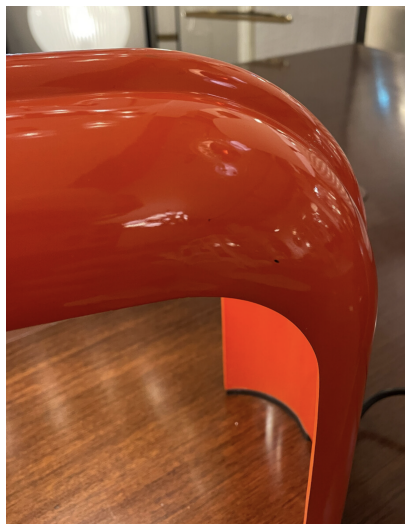

**'ECO' DESK LAMP BY LUCCIANO
ANNICHINI FOR ARTEMIDE, 1960S**

'ECO' desk lamp by Lucciano Annichini for
Artemide, 1960s

Categories: [Lighting](#), [Table Lamp](#)

GALLERY IMAGES

LIVING IN STYLE

GALLERY

Gallery Tel: + 44 (0) 20 8076 5055