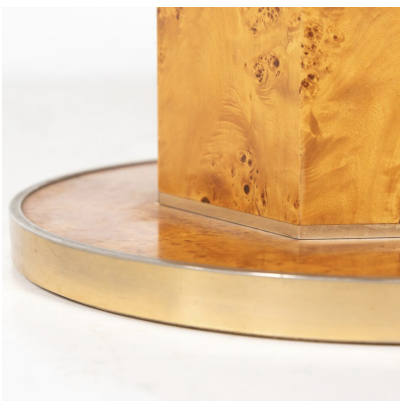

GALLERY IMAGES