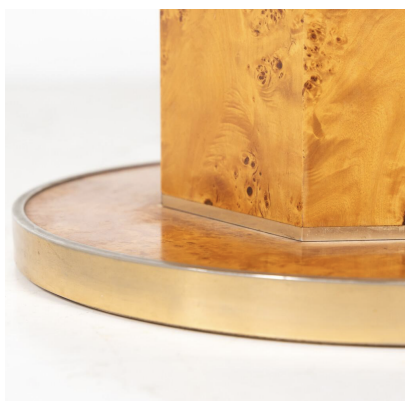

GALLERY IMAGES