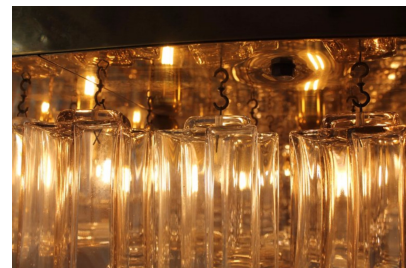

**EXTRA LARGE CHANDELIER
"TRONCHI" MURANO**

Categories: [Lighting](#)

PRODUCT DESCRIPTION

1970's Chandelier in Murano Glass "Tronchi" Distinctive Geometric Decorative pendant glass fronds

GALLERY IMAGES

LIVING IN STYLE