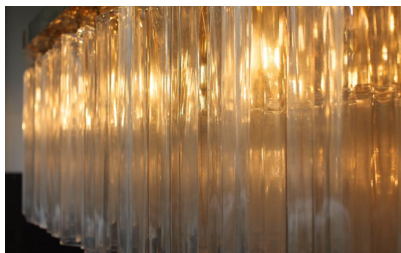

**EXTRA LARGE CHANDELIER
"TRONCHI" MURANO**

Categories: [Lighting](#)

PRODUCT DESCRIPTION

1970's Chandelier in Murano Glass "Tronchi" Distinctive Geometric Decorative pendant glass fronds

GALLERY IMAGES

LIVING IN STYLE